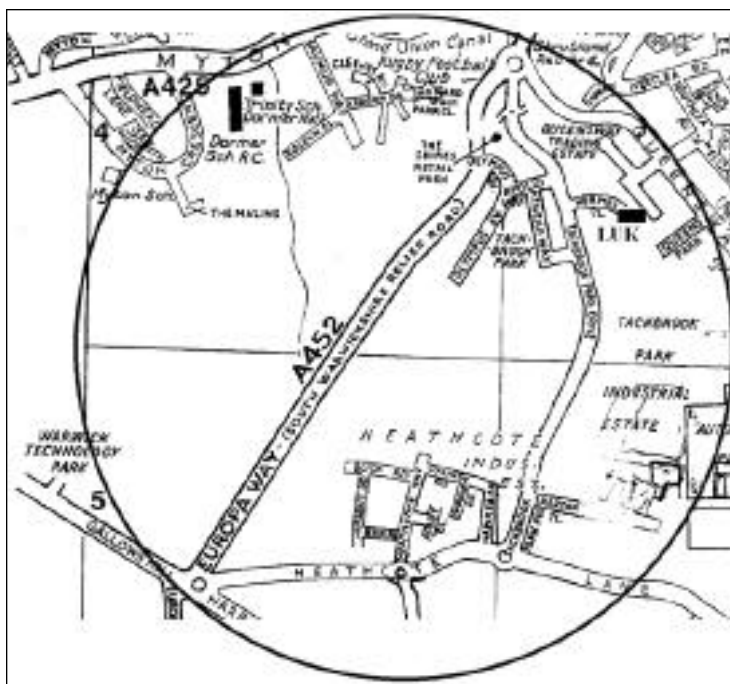

### Travelling from the North

Leave M40 at Junction 14, at the roundabout at end of the short slip road, keep straight ahead (2 way traffic starts).

At the next roundabout (0.8 mile) take the 2nd exit, the A452 towards Leamington.

At the next roundabout (1 mile) take the 3rd exit following signs for Tachbrook Park (Heathcote Lane).

At the next roundabout take the 2nd exit.

At the next roundabout, take the 1st exit into Tachbrook Park Drive. Proceed along Tachbrook Park Drive and take the 2nd turning on the right, into Hermes Close (opposite the Ford dealers). LuK Leamington is facing you.

### Travelling from the South

Leave M40 at Junction 13. At the end of the slip road turn right.

After 1.5 miles at a roundabout take the 3rd exit onto A452 towards Leamington.

At the next roundabout (1 mile) take the 3rd exit following signs for Tachbrook Park (Heathcote Lane).

At the next roundabout take the 2nd exit.

At the next roundabout, take the 1st exit into Tachbrook Park Drive. Proceed along Tachbrook Park Drive and take the 2nd turning on the right into Hermes Close (opposite the Ford dealers). LuK Leamington is facing you.