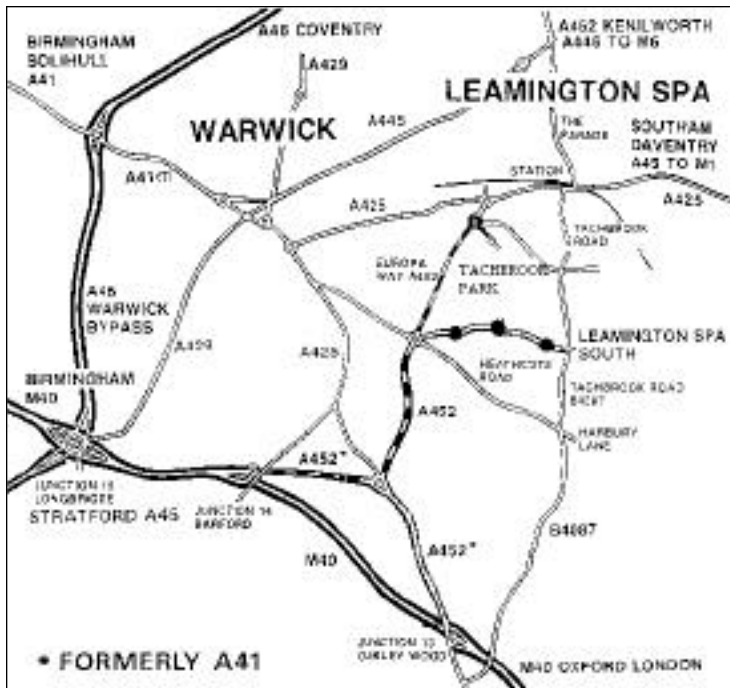

### Travelling from the North

Leave M40 at Junction 14, at the roundabout at end of the short slip road, keep straight ahead (2 way traffic starts).

At the next roundabout (0.8 mile) take the 2nd exit, the A452 towards Leamington.

At the next roundabout (1 mile) take the 3rd exit following signs for Tachbrook Park (Heathcote Lane).

At the next roundabout take the 2nd exit.

At the next roundabout, take the 1st exit into Tachbrook Park Drive. Proceed along Tachbrook Park Drive and take the 2nd turning on the right, into Hermes Close (opposite the Ford dealers). LuK Leamington is facing you.

### Travelling from the South

Leave M40 at Junction 13. At the end of the slip road turn right.

After 1.5 miles at a roundabout take the 3rd exit onto A452 towards Leamington.

At the next roundabout (1 mile) take the 3rd exit following signs for Tachbrook Park (Heathcote Lane).

At the next roundabout take the 2nd exit.

At the next roundabout, take the 1st exit into Tachbrook Park Drive. Proceed along Tachbrook Park Drive and take the 2nd turning on the right into Hermes Close (opposite the Ford dealers). LuK Leamington is facing you.